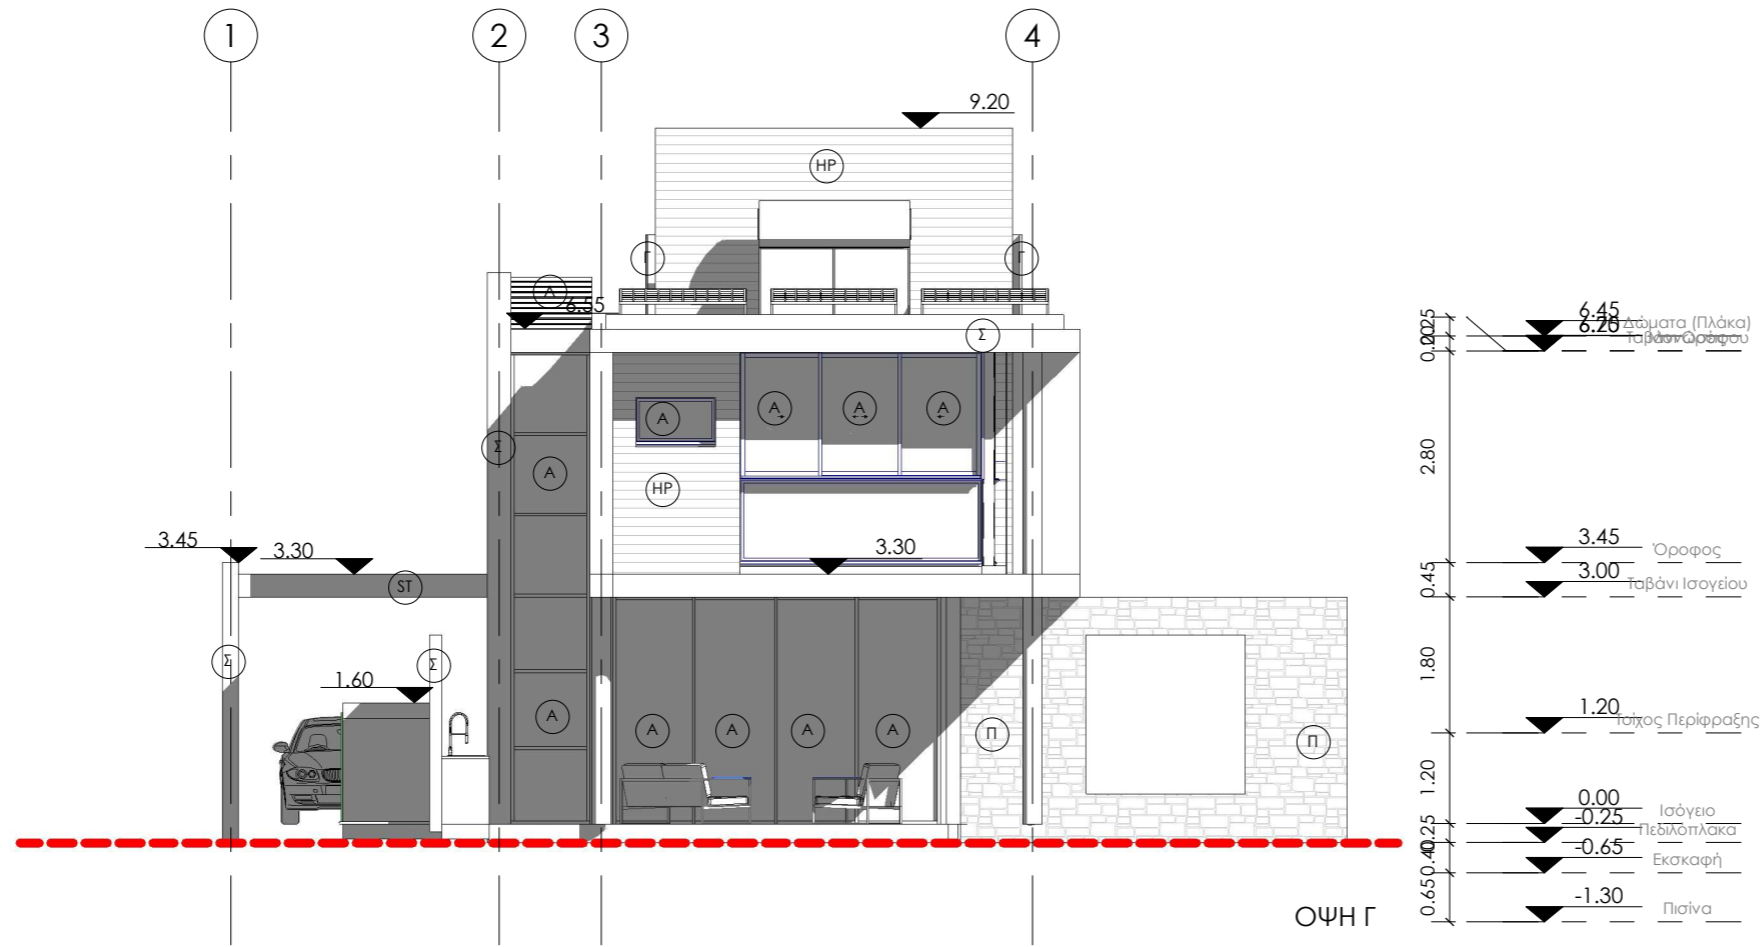

Project ELITE PEARL Residences
S.H.E. - ΤΥΠΟΣ Α.1

Signature

Drawing 'Οψεις 2

Scale 1 : 100 Date 12/2018

Job No. 340 Sheet No. A06

Project ELITE PEARL Residences
S.H.E. - ΤΥΠΟΣ Α.1

Signature

Drawing Τομές