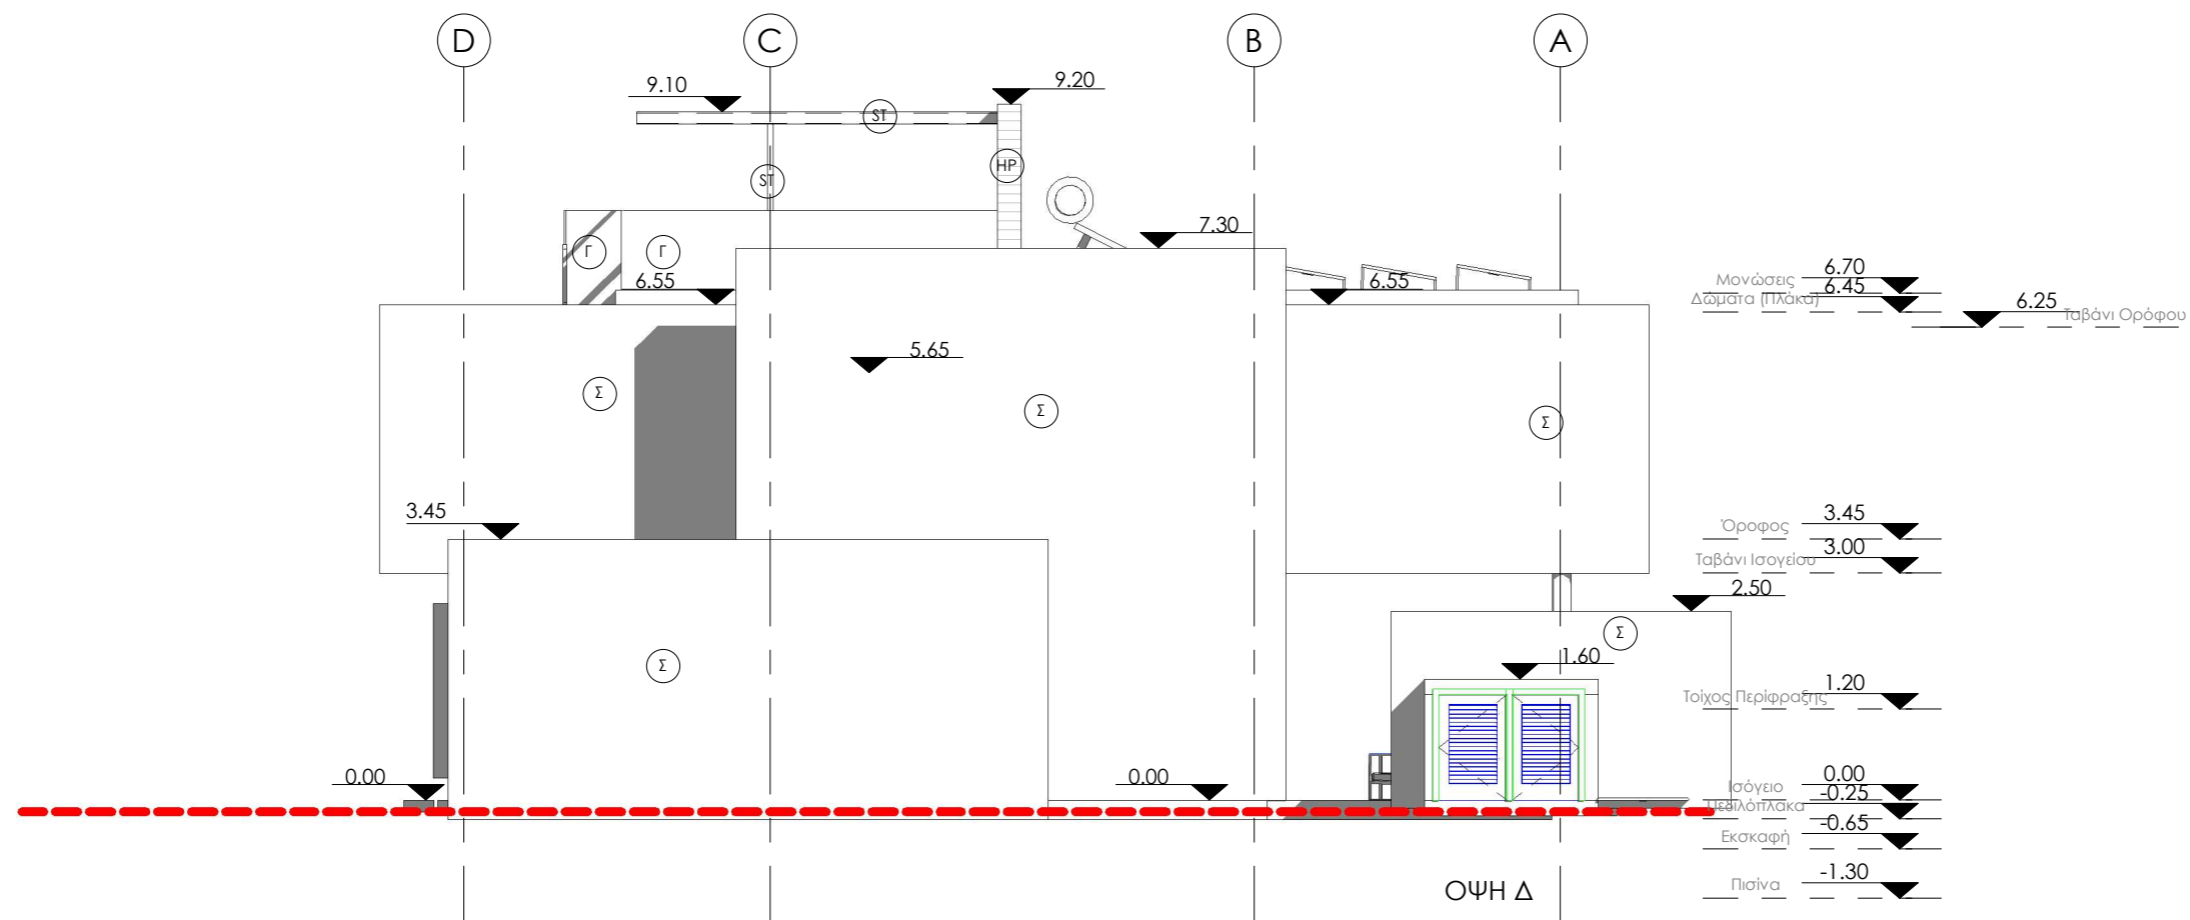

Project ELITE PEARL Residences
S.H.E. - ΤΥΠΟΣ Α.1

Signature

Drawing 'Οψεις 2

Scale 1 : 100 Date 12/2018

Job No. 340 Sheet No. A06

Project ELITE PEARL Residences
S.H.E. - ΤΥΠΟΣ Α.1

Signature

Drawing Τομές