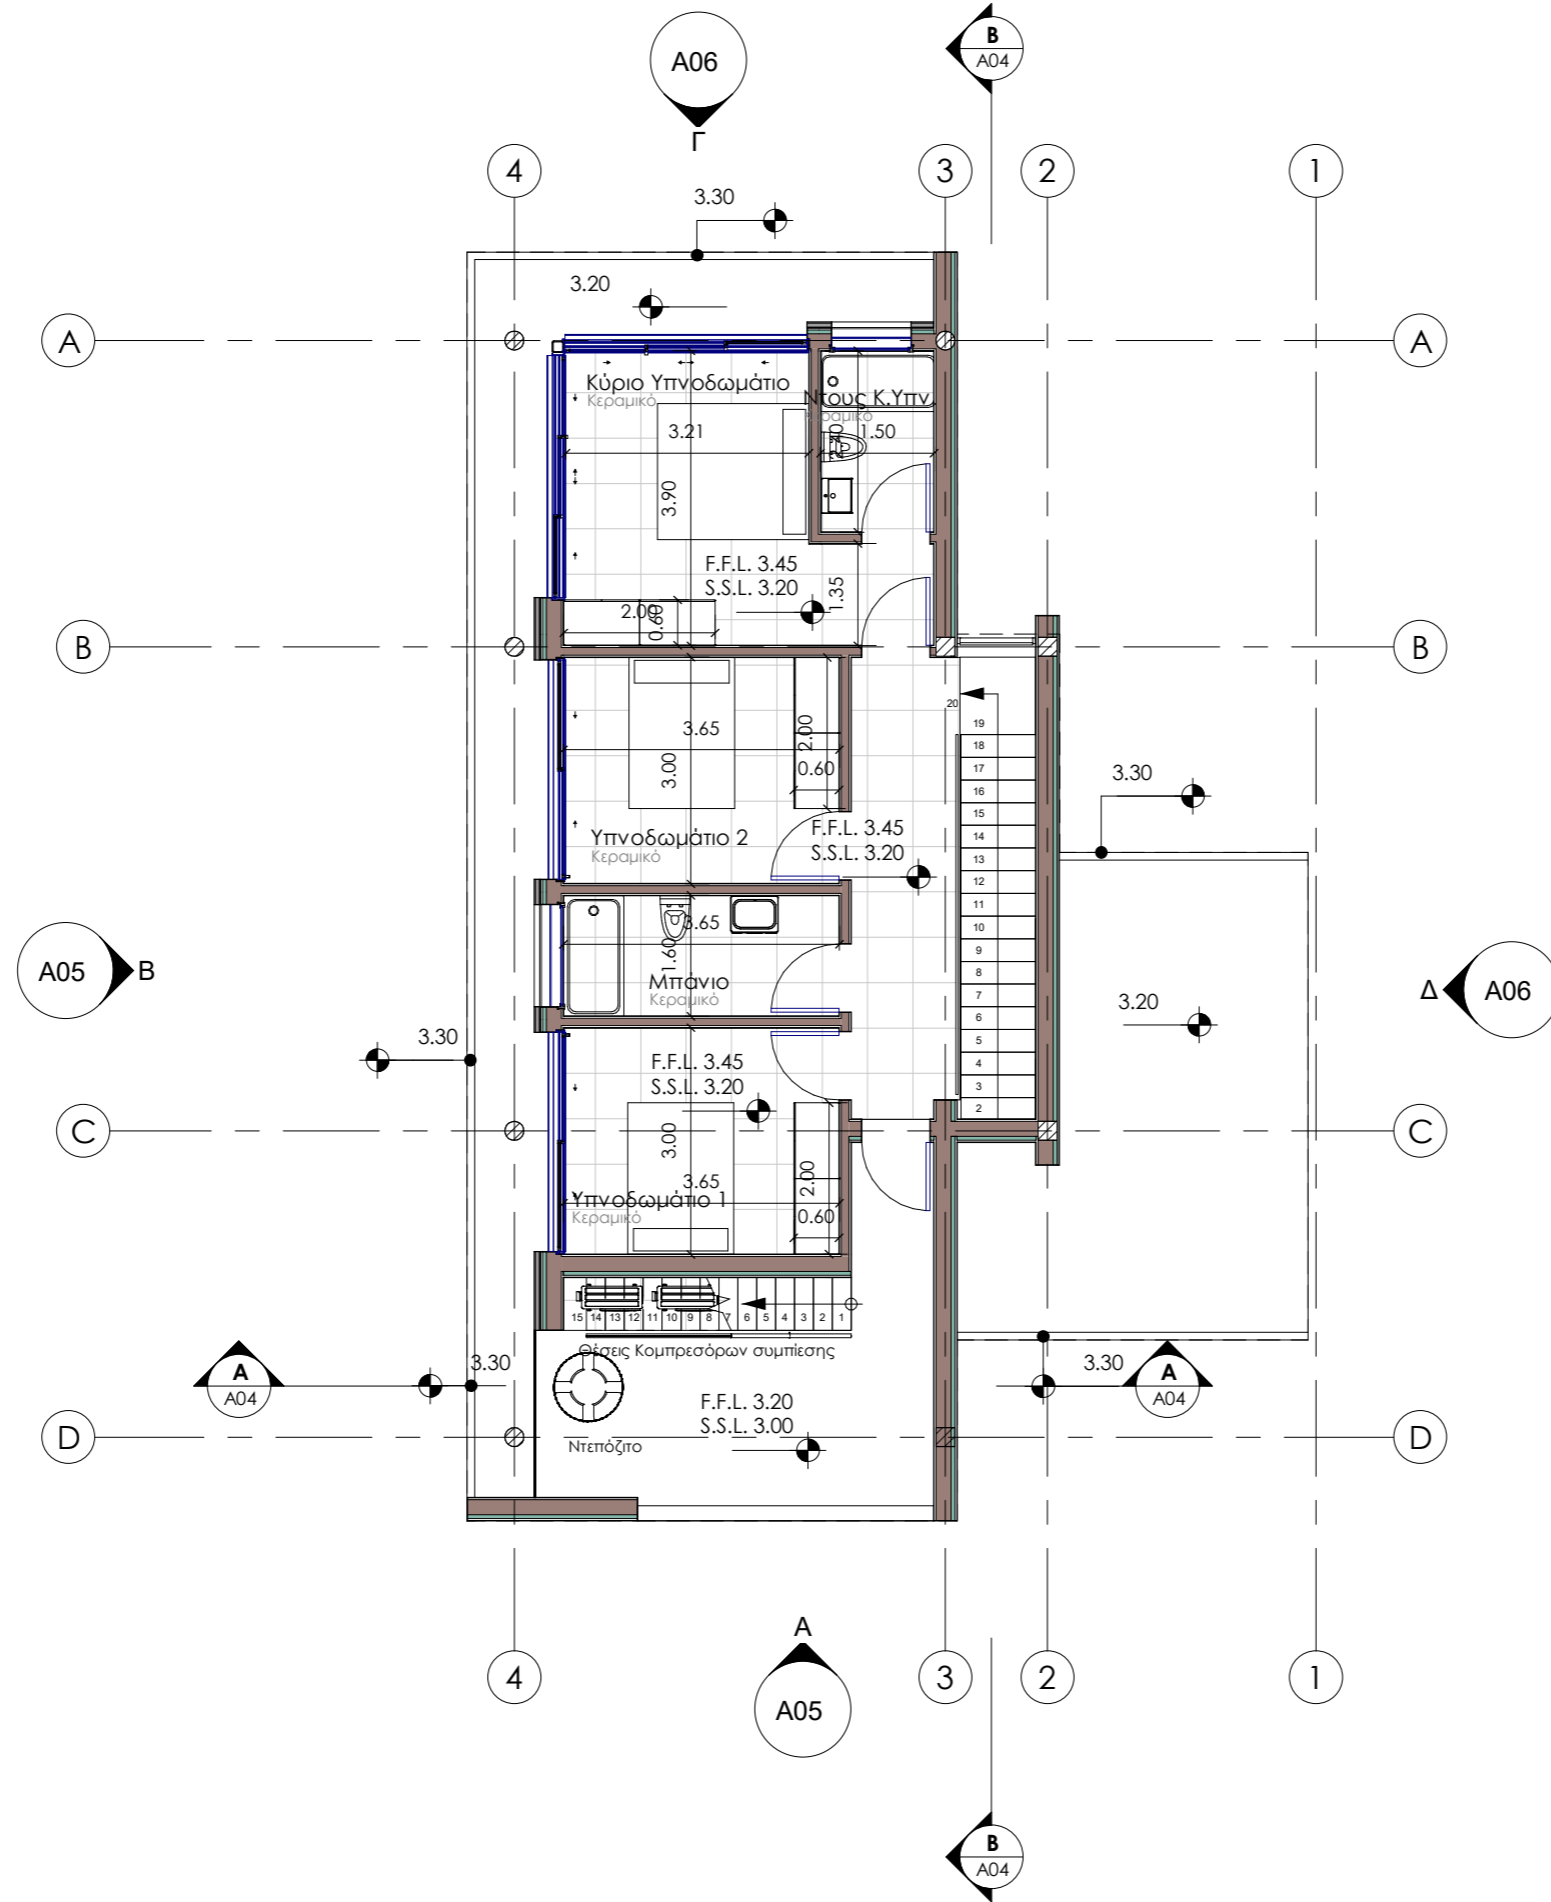

Project ELITE PEARL Residences
S.H.E. - ΤΥΠΟΣ Α.1

Signature

Drawing Κάτοψη Ισογείου

Scale 1 : 100 Date 12/2018

Job No. 340 Sheet No. A01

Project ELITE PEARL Residences
S.H.E. - ΤΥΠΟΣ Α.1

Signature

Drawing
Κάτοψη Ορόφου

Scale 1 : 100 Date 12/2018

Job No. 340 Sheet No. A02

Project ELITE PEARL Residences
S.H.E. - ΤΥΠΟΣ Α.1

Signature

Drawing Κάτοψη Δωματίων

Scale 1 : 100 Date 12/2018

Job No. 340 Sheet No. A03

NOTES

Scale 1 : 100 Date 12/2018

Job No. 340 Sheet No. A04