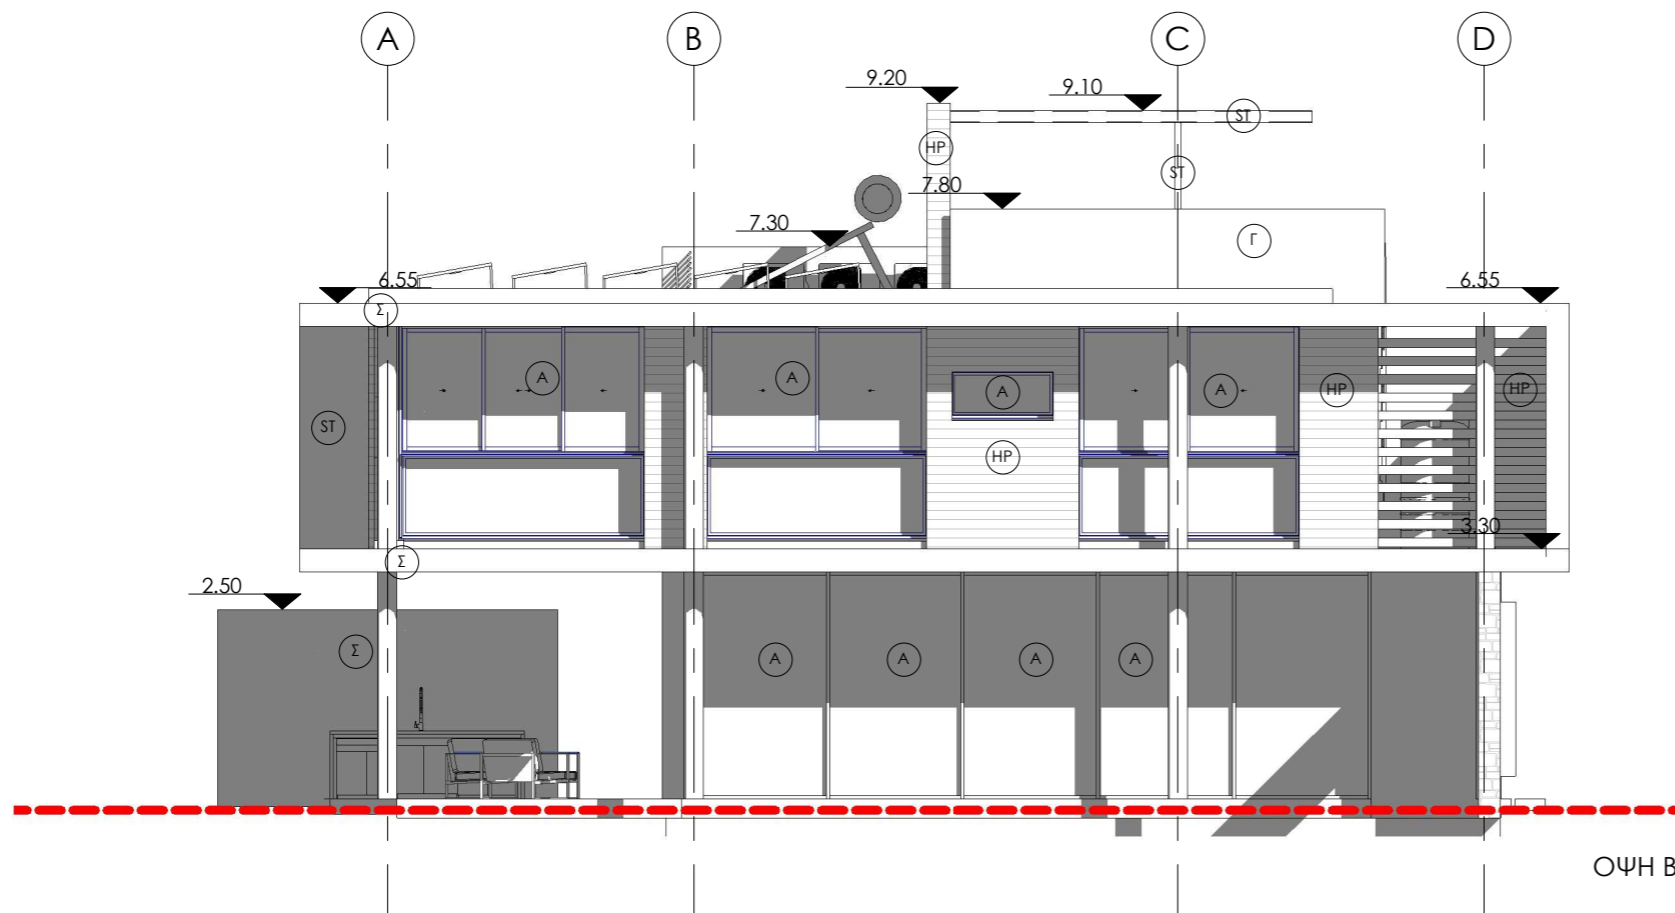

NOTES

- Σ ΤΡΙΑ ΧΕΡΙΑ ΣΟΒΑΣ / ΑΚΡΥΛΙΚΗ ΜΠΟΓΙΑ/ ΧΡΩΜΑ ΛΕΥΚΟ
- S ΤΡΙΑ ΧΕΡΙΑ ΣΟΒΑΣ / ΑΚΡΥΛΙΚΗ ΜΠΟΓΙΑ/ ΔΙΑΦΟΡΕΤΙΚΟ ΧΡΩΜΑ
- A ΑΛΟΥΜΙΝΙΟ
- HP ΕΠΕΝΔΥΣΗ ΜΕ ΗΡΛ
- MP ΜΠΟΓΙΑ ΡΑΡΑΜΑΤΙ (ΓΙΑ ΟΛΕΣ ΤΙΣ ΜΕΤΑΛΛΙΚΕΣ ΚΟΛΩΝΕΣ)
- PS ΜΕΤΑΛΛΙΚΗ ΔΙΑΤΡΗΤΗ ΛΑΜΑΡΙΝΑ
- ST ΜΕΤΑΛΛΙΚΑ ΣΤΟΙΧΕΙΑ
- Π ΠΕΤΡΑ
- ΕΠ ΞΥΛΙΝΕΣ ΠΕΡΣΙΔΕΣ
- Γ ΓΥΑΛΙ

Project ELITE PEARL Residences
S.H.E. - ΤΥΠΟΣ Α.1

Signature

Drawing Όψεις 1

Scale 1 : 100 Date 12/2018

Job No. 340 Sheet No. A05