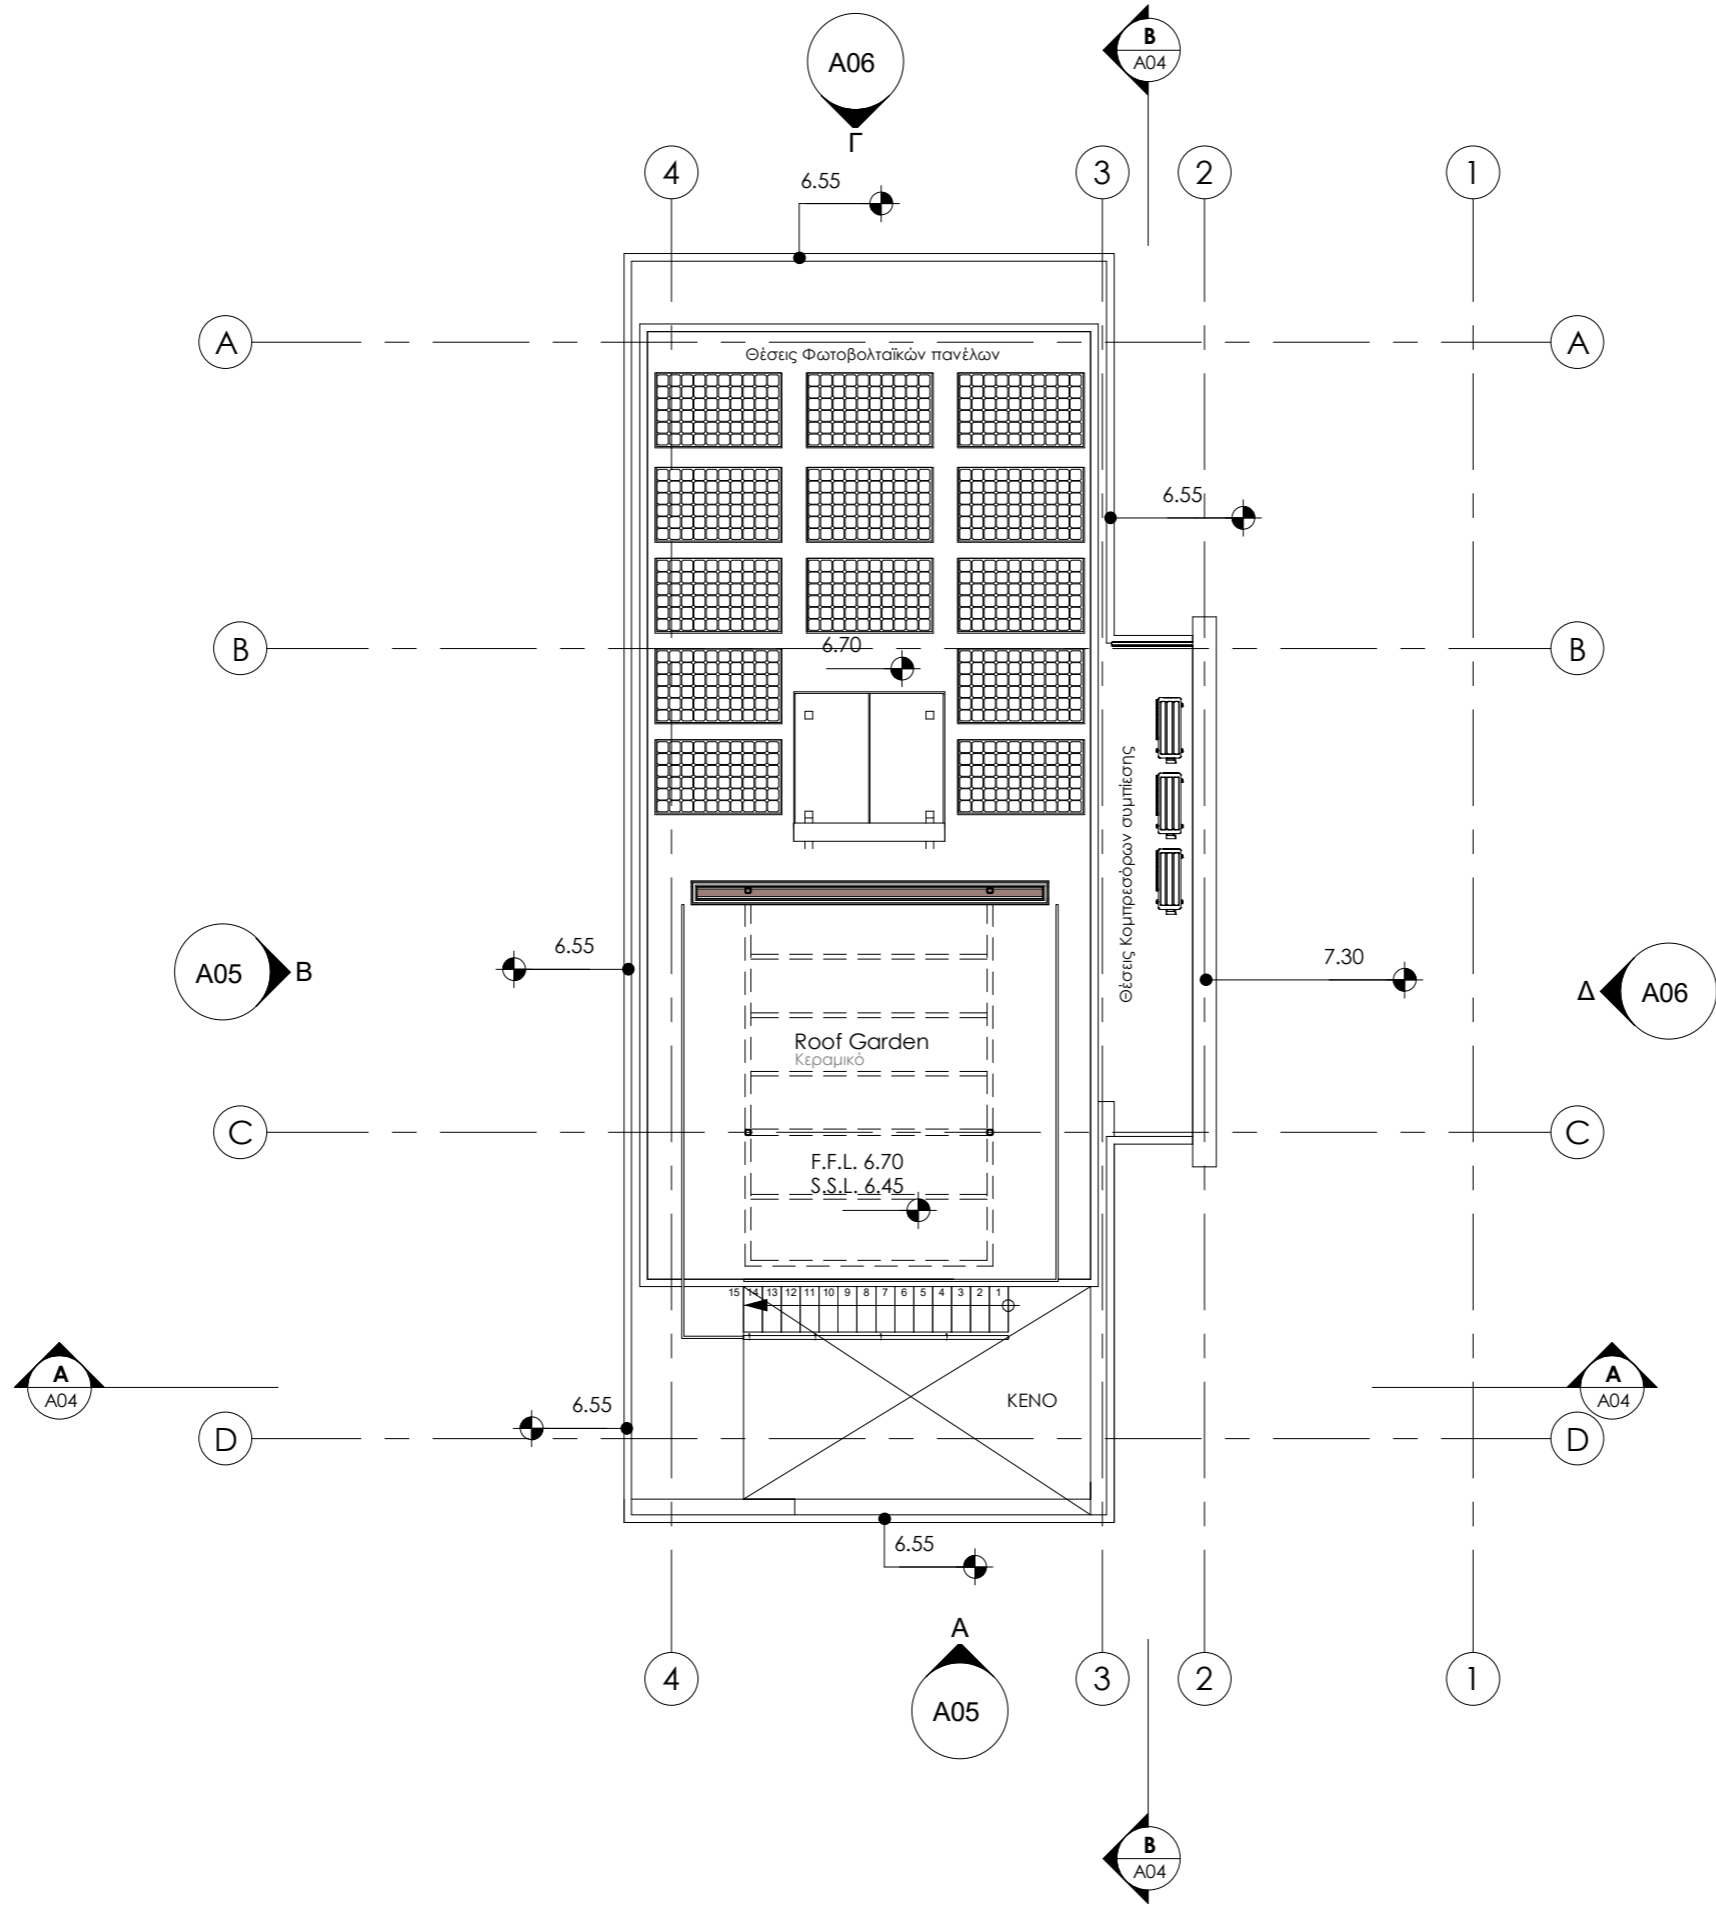

Project ELITE PEARL Residences
S.H.E. - ΤΥΠΟΣ Α.1

Signature

Drawing Κάτοψη Ισογείου

Scale 1 : 100 Date 12/2018

Job No. 340 Sheet No. A01

Project ELITE PEARL Residences
S.H.E. - ΤΥΠΟΣ Α.1

Signature

Drawing
Κάτοψη Ορόφου

Scale 1 : 100 Date 12/2018

Job No. 340 Sheet No. A02

Project ELITE PEARL Residences
S.H.E. - ΤΥΠΟΣ Α.1

Signature

Drawing Κάτοψη Δωματίων

Scale 1 : 100 Date 12/2018

Job No. 340 Sheet No. A03

NOTES