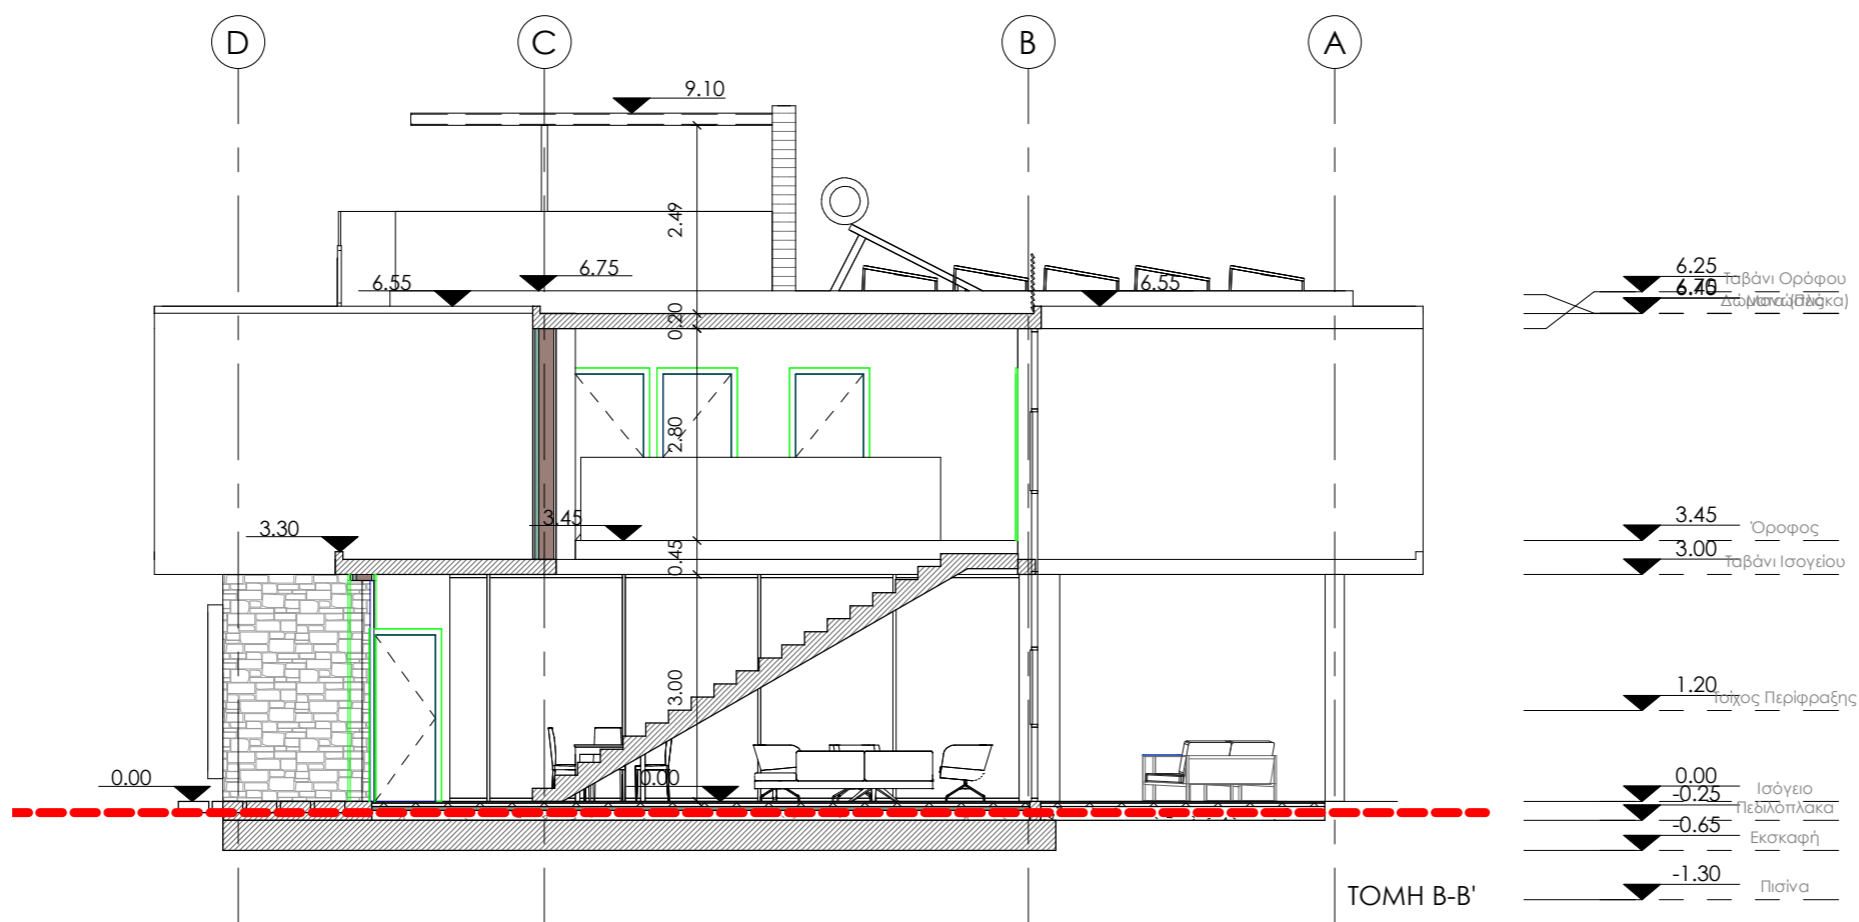

Project ELITE PEARL Residences
S.H.E. - ΤΥΠΟΣ Α.1

Signature

Drawing 'Οψεις 2

Scale 1 : 100 Date 12/2018

Job No. 340 Sheet No. A06

Project ELITE PEARL Residences
S.H.E. - ΤΥΠΟΣ Α.1

Signature

Drawing Τομές