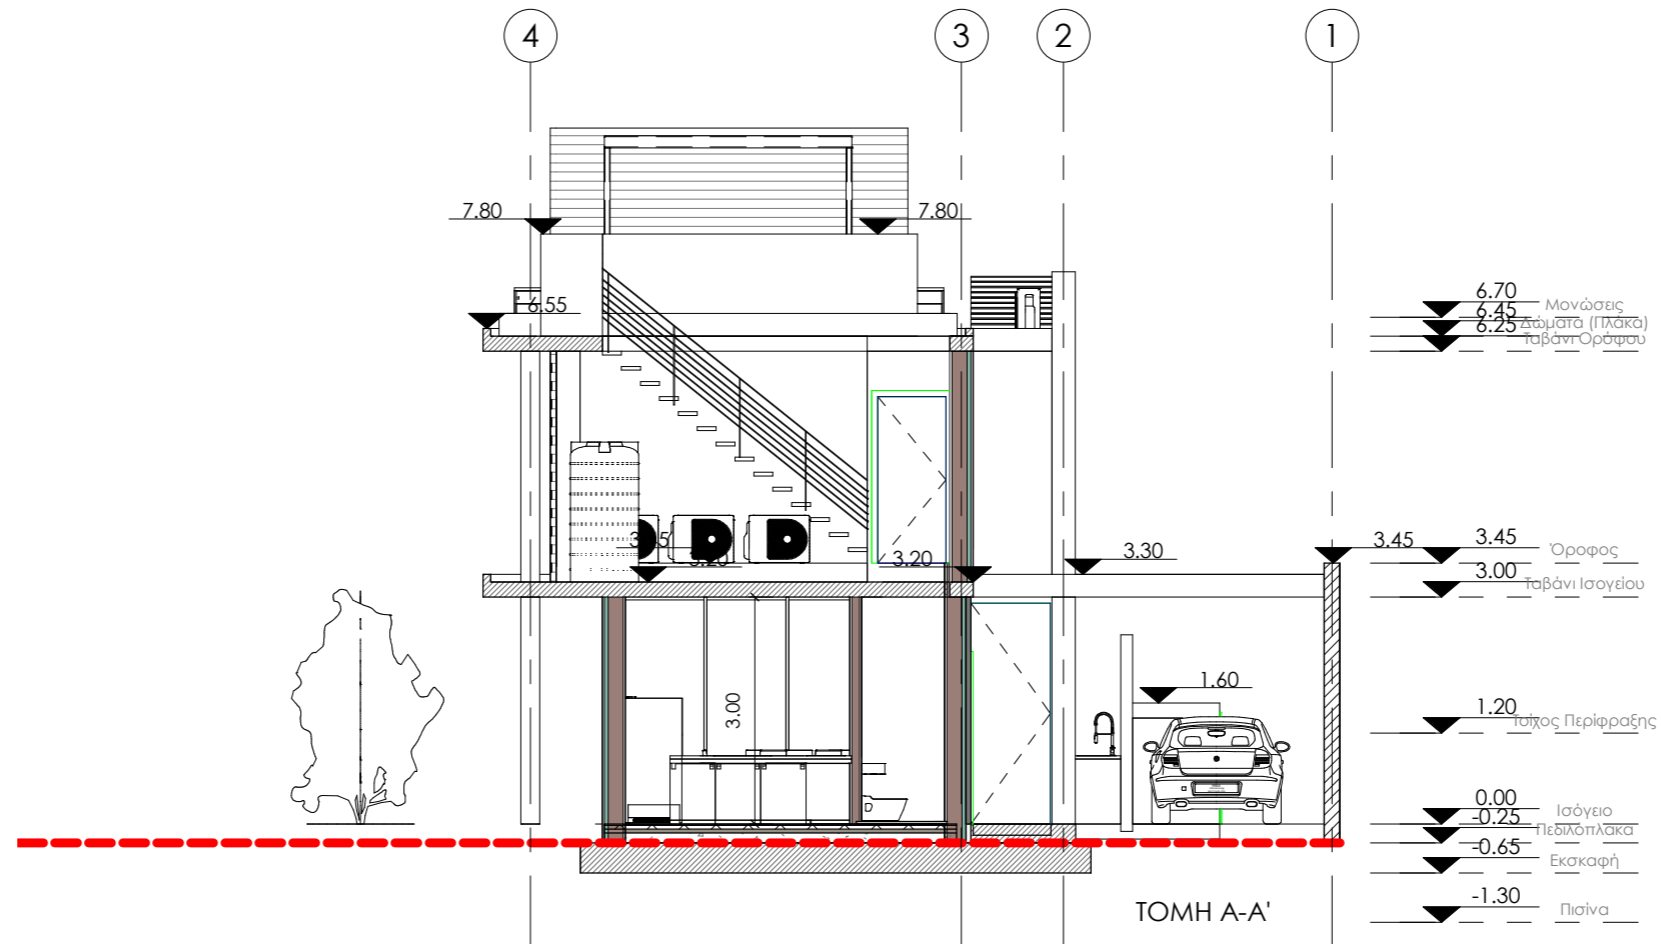

Project ELITE PEARL Residences
S.H.E. - ΤΥΠΟΣ Α.1

Signature

Drawing 'Οψεις 2

Scale 1 : 100 Date 12/2018

Job No. 340 Sheet No. A06

Project ELITE PEARL Residences
S.H.E. - ΤΥΠΟΣ Α.1

Signature

Drawing Τομές

Scale 1 : 100 Date 12/2018

Job No. 340 Sheet No. A04