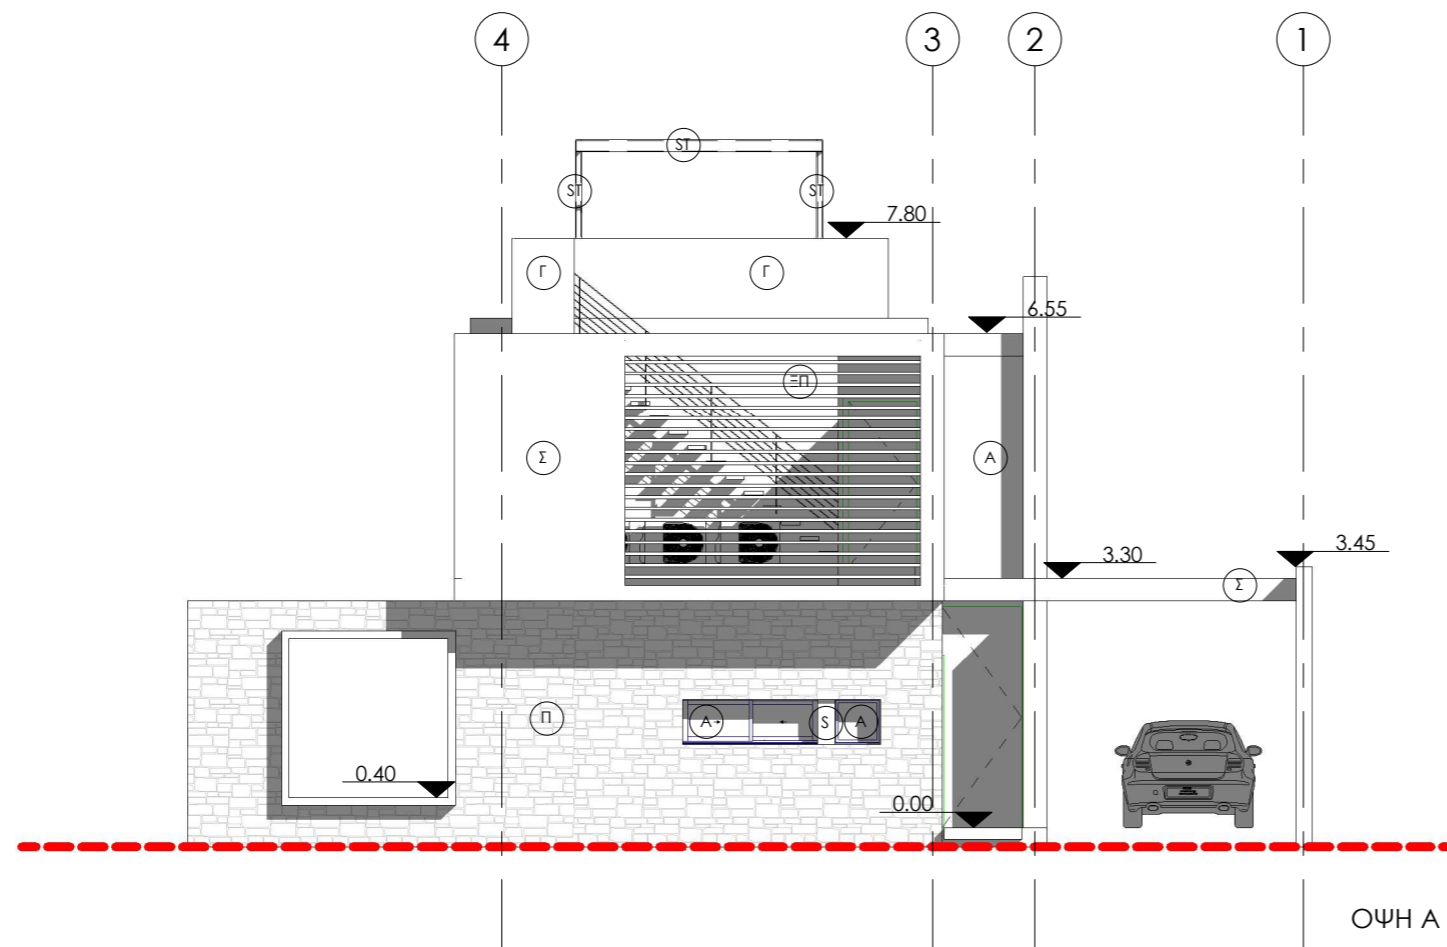

NOTES

- Σ ΤΡΙΑ ΧΕΡΙΑ ΣΟΒΑΣ / ΑΚΡΥΛΙΚΗ ΜΠΟΓΙΑ/ ΧΡΩΜΑ ΛΕΥΚΟ
- S ΤΡΙΑ ΧΕΡΙΑ ΣΟΒΑΣ / ΑΚΡΥΛΙΚΗ ΜΠΟΓΙΑ/ ΔΙΑΦΟΡΕΤΙΚΟ ΧΡΩΜΑ
- A ΑΛΟΥΜΙΝΙΟ
- HP ΕΠΕΝΔΥΣΗ ΜΕ ΗΡΛ
- MP ΜΠΟΓΙΑ ΡΑΡΑΜΑΤΙ (ΓΙΑ ΟΛΕΣ ΤΙΣ ΜΕΤΑΛΛΙΚΕΣ ΚΟΛΩΝΕΣ)
- PS ΜΕΤΑΛΛΙΚΗ ΔΙΑΤΡΗΤΗ ΛΑΜΑΡΙΝΑ
- ST ΜΕΤΑΛΛΙΚΑ ΣΤΟΙΧΕΙΑ
- Π ΠΕΤΡΑ
- ΕΠ ΞΥΛΙΝΕΣ ΠΕΡΣΙΔΕΣ
- Γ ΓΥΑΛΙ

Project ELITE PEARL Residences
S.H.E. - ΤΥΠΟΣ Α.1

Signature

Drawing Όψεις 1

Scale 1 : 100 Date 12/2018

Job No. 340 Sheet No. A05